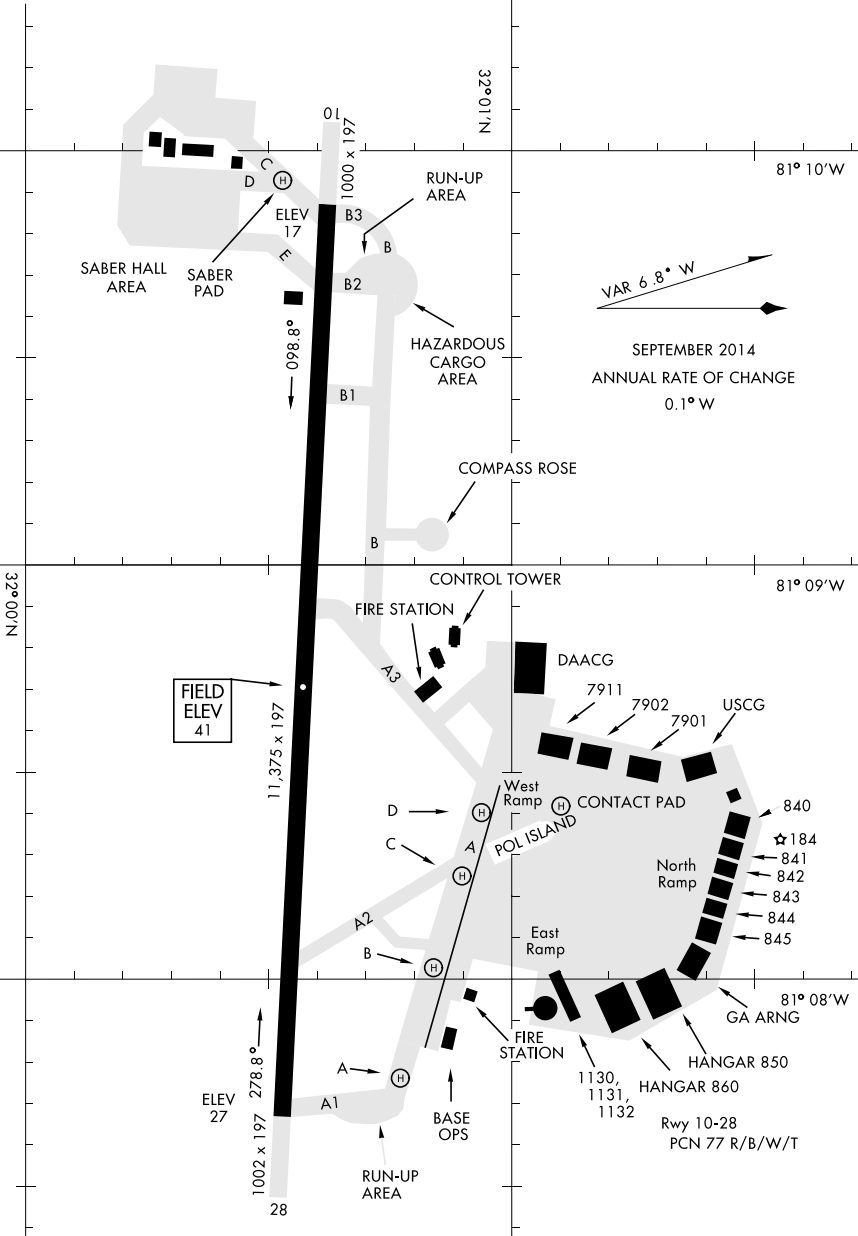

AIRPORT DIAGRAM

ATIS 127.525 323.125
 HUNTER TOWER ★
 124.975 279.575
 GND CON
 121.8 291.675

SE-4, 14 SEP 2017 to 12 OCT 2017

SE-4, 14 SEP 2017 to 12 OCT 2017

AIRPORT DIAGRAM