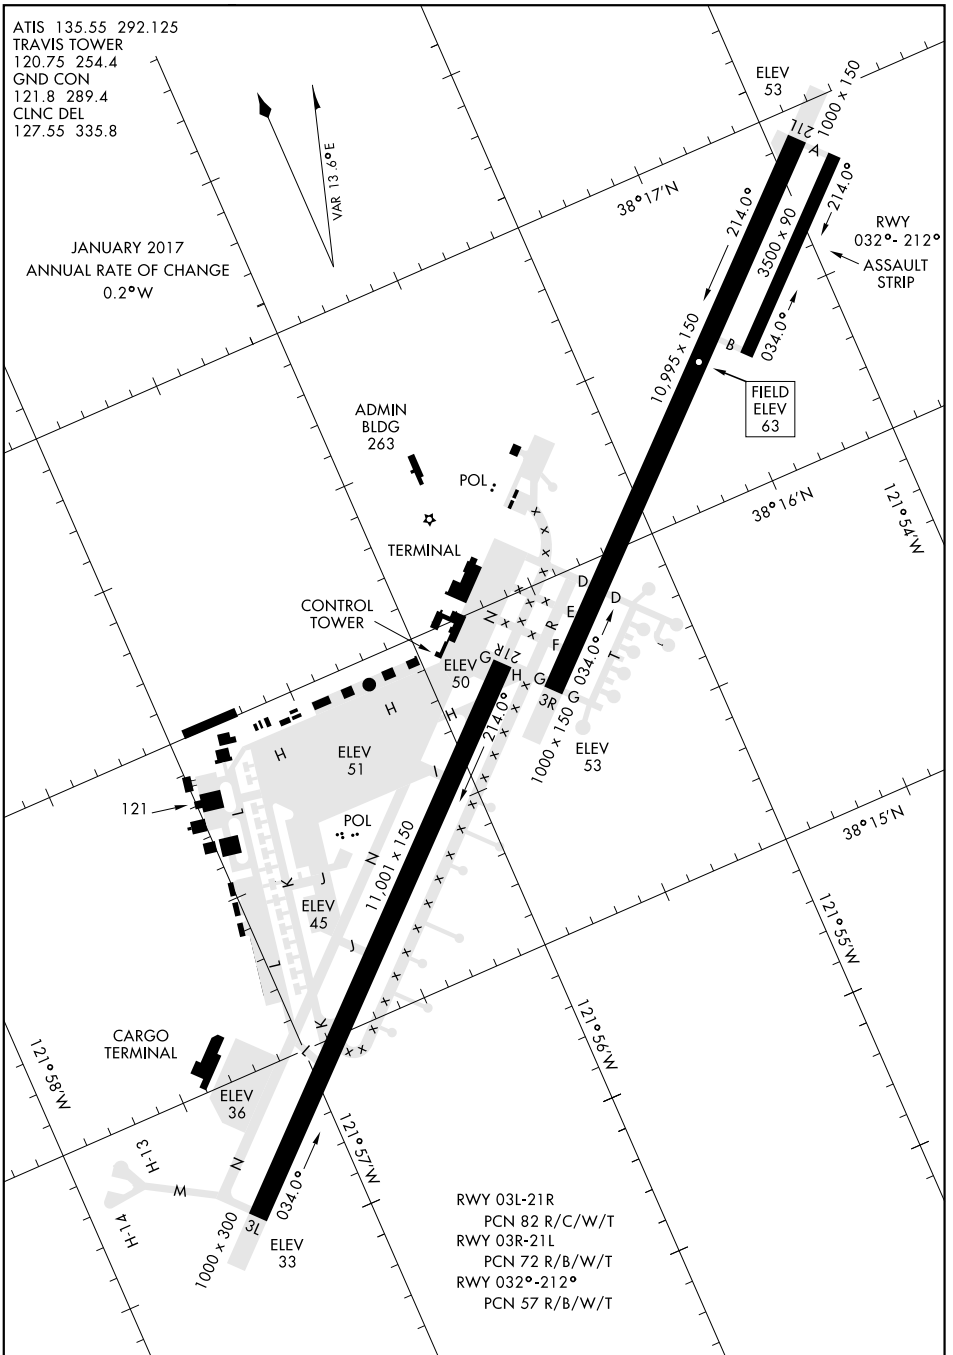

AIRPORT DIAGRAM

AFD-488 [USAF]

TRAVIS AFB (KSUU)

FAIRFIELD, CALIFORNIA

ATIS 135.55 292.125
 TRAVIS TOWER
 120.75 254.4
 GND CON
 121.8 289.4
 CLNC DEL
 127.55 335.8

JANUARY 2017
 ANNUAL RATE OF CHANGE
 0.2°W

VAR 13.6°E

SW-2, 14 SEP 2017 to 12 OCT 2017

SW-2, 14 SEP 2017 to 12 OCT 2017

RWY 03L-21R
 PCN 82 R/C/W/T
 RWY 03R-21L
 PCN 72 R/B/W/T
 RWY 032°-212°
 PCN 57 R/B/W/T

AIRPORT DIAGRAM

FAIRFIELD, CALIFORNIA
TRAVIS AFB (KSUU)