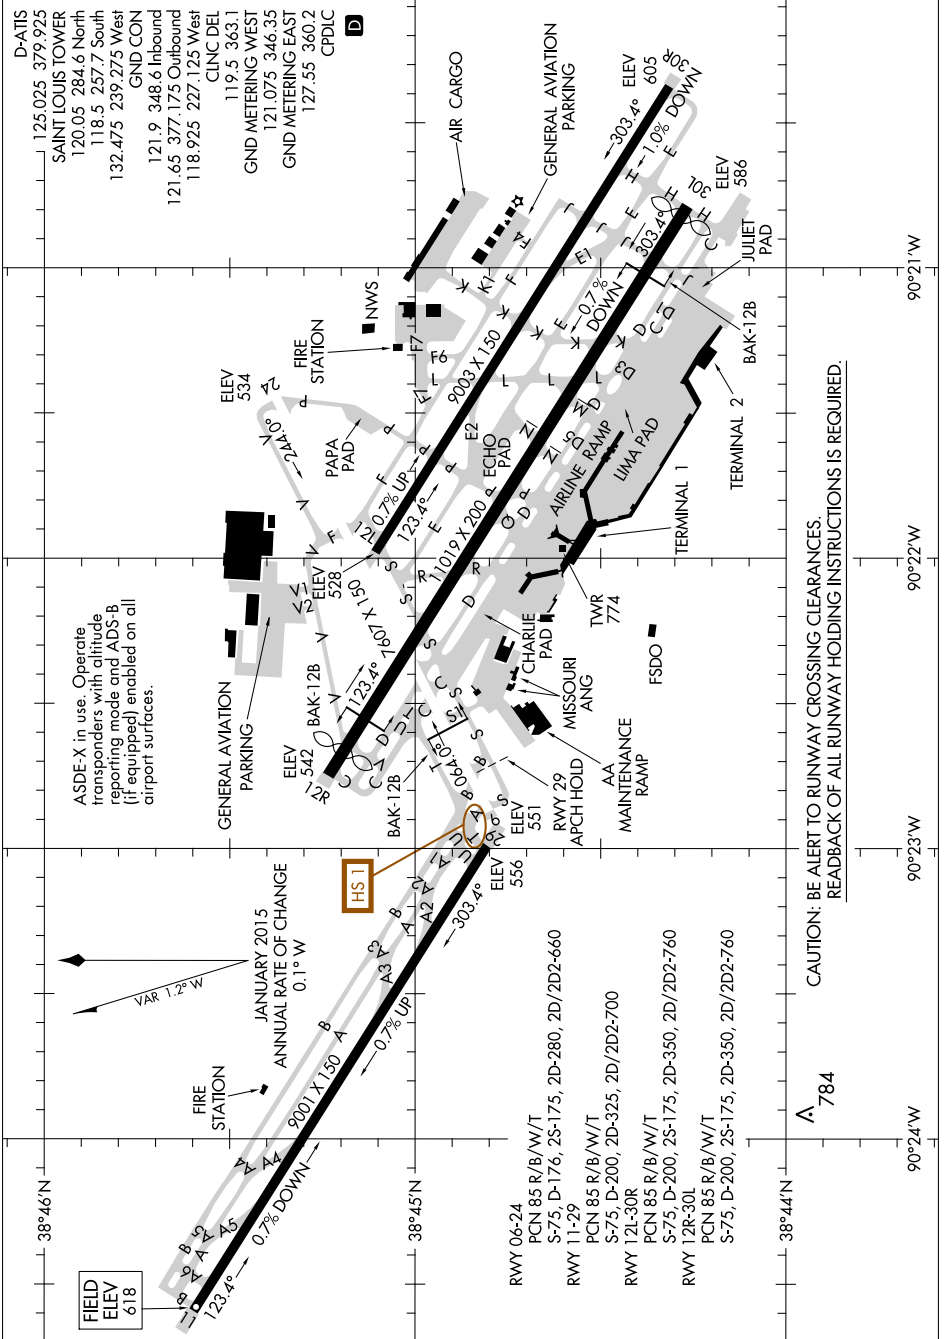

AIRPORT DIAGRAM

AL-360 (FAA)

ST LOUIS LAMBERT INTL (STL)

ST LOUIS, MISSOURI

NC-3, 14 SEP 2017 to 12 OCT 2017

CAUTION: BE ALERT TO RUNWAY CROSSING CLEARANCES.
READBACK OF ALL RUNWAY HOLDING INSTRUCTIONS IS REQUIRED.

AIRPORT DIAGRAM

ST LOUIS, MISSOURI

ST LOUIS LAMBERT INTL (STL)

NC-3, 14 SEP 2017 to 12 OCT 2017