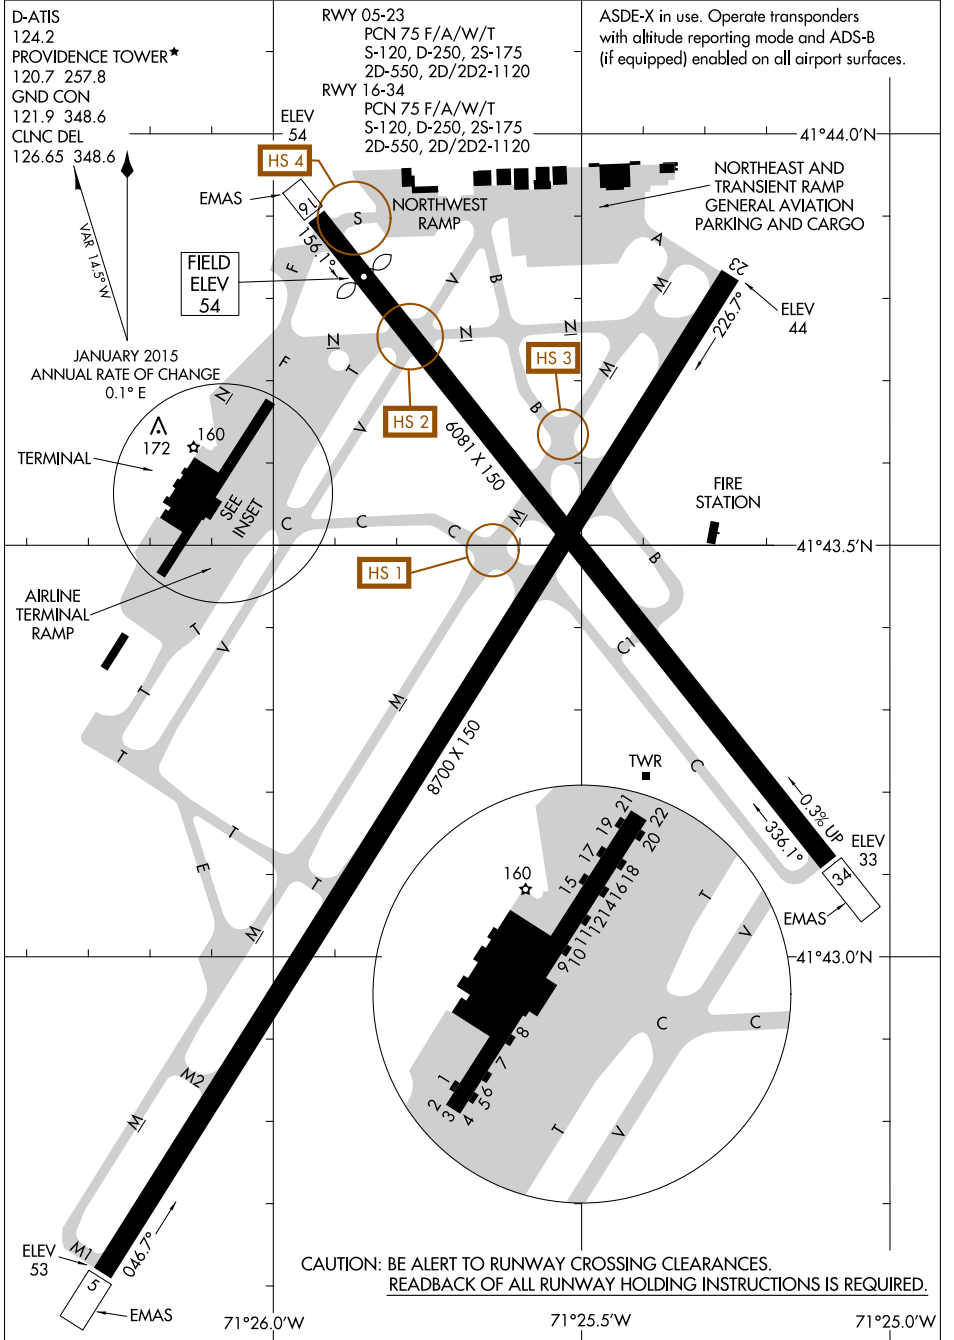

17229 **AIRPORT DIAGRAM** THEODORE FRANCIS GREEN STATE (PVD) PROVIDENCE, RHODE ISLAND

AL-333 (FAA)

PROVIDENCE, RHODE ISLAND

NE-1, 14 SEP 2017 to 12 OCT 2017

NE-1, 14 SEP 2017 to 12 OCT 2017

AIRPORT DIAGRAM 17229 THEODORE FRANCIS GREEN STATE (PVD) PROVIDENCE, RHODE ISLAND