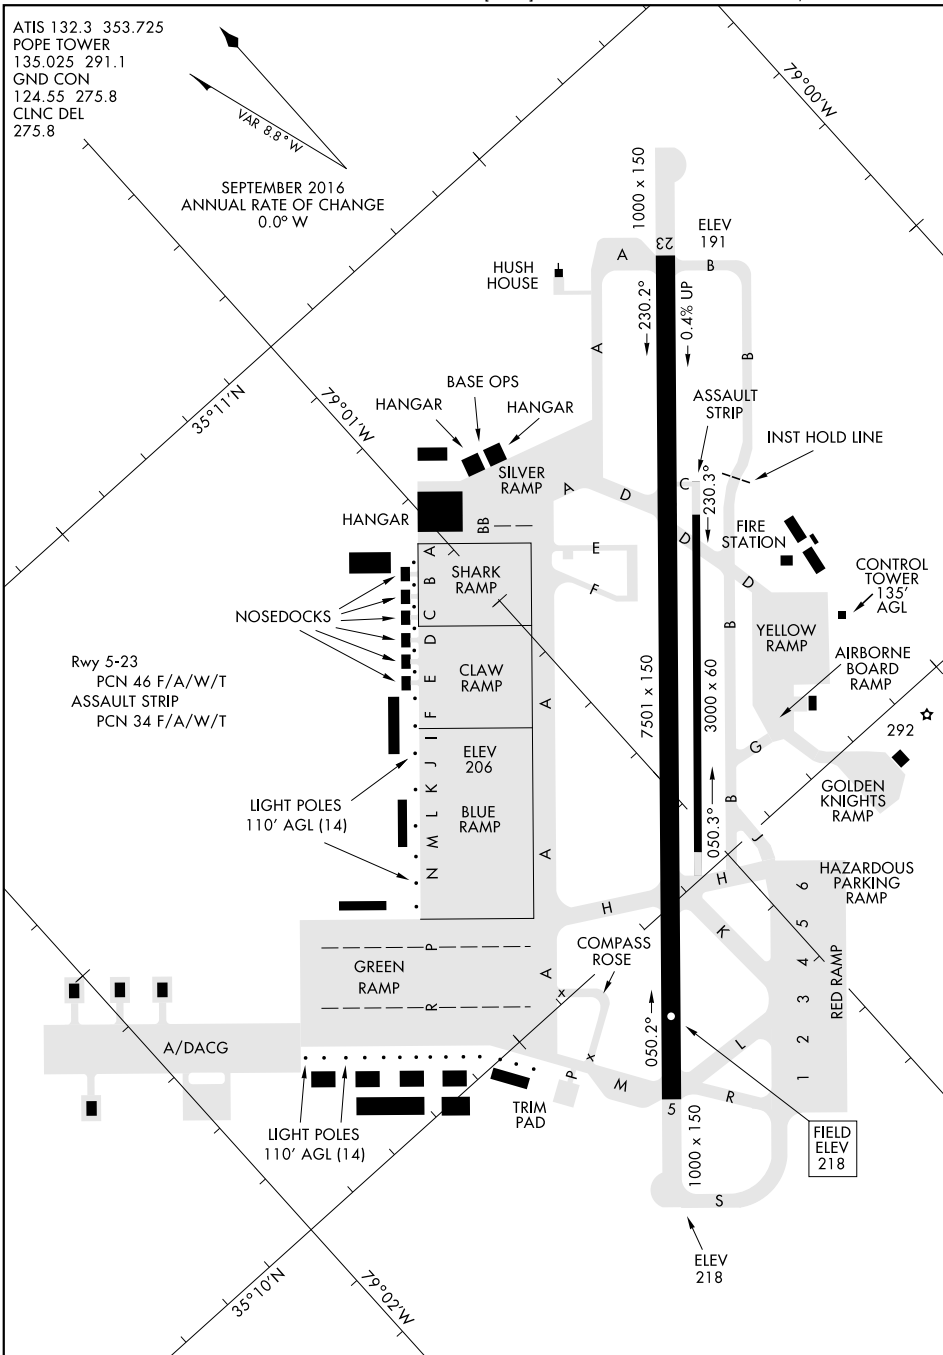

AIRPORT DIAGRAM

AFD-147 [USAF]

POPE AAF (KPOB)
FORT BRAGG, NORTH CAROLINA

ATIS 132.3 353.725
 POPE TOWER
 135.025 291.1
 GND CON
 124.55 275.8
 CLNC DEL
 275.8

SEPTEMBER 2016
 ANNUAL RATE OF CHANGE
 0.0° W

SE-2, 14 SEP 2017 to 12 OCT 2017

SE-2, 14 SEP 2017 to 12 OCT 2017

AIRPORT DIAGRAM

FORT BRAGG, NORTH CAROLINA
POPE AAF (KPOB)