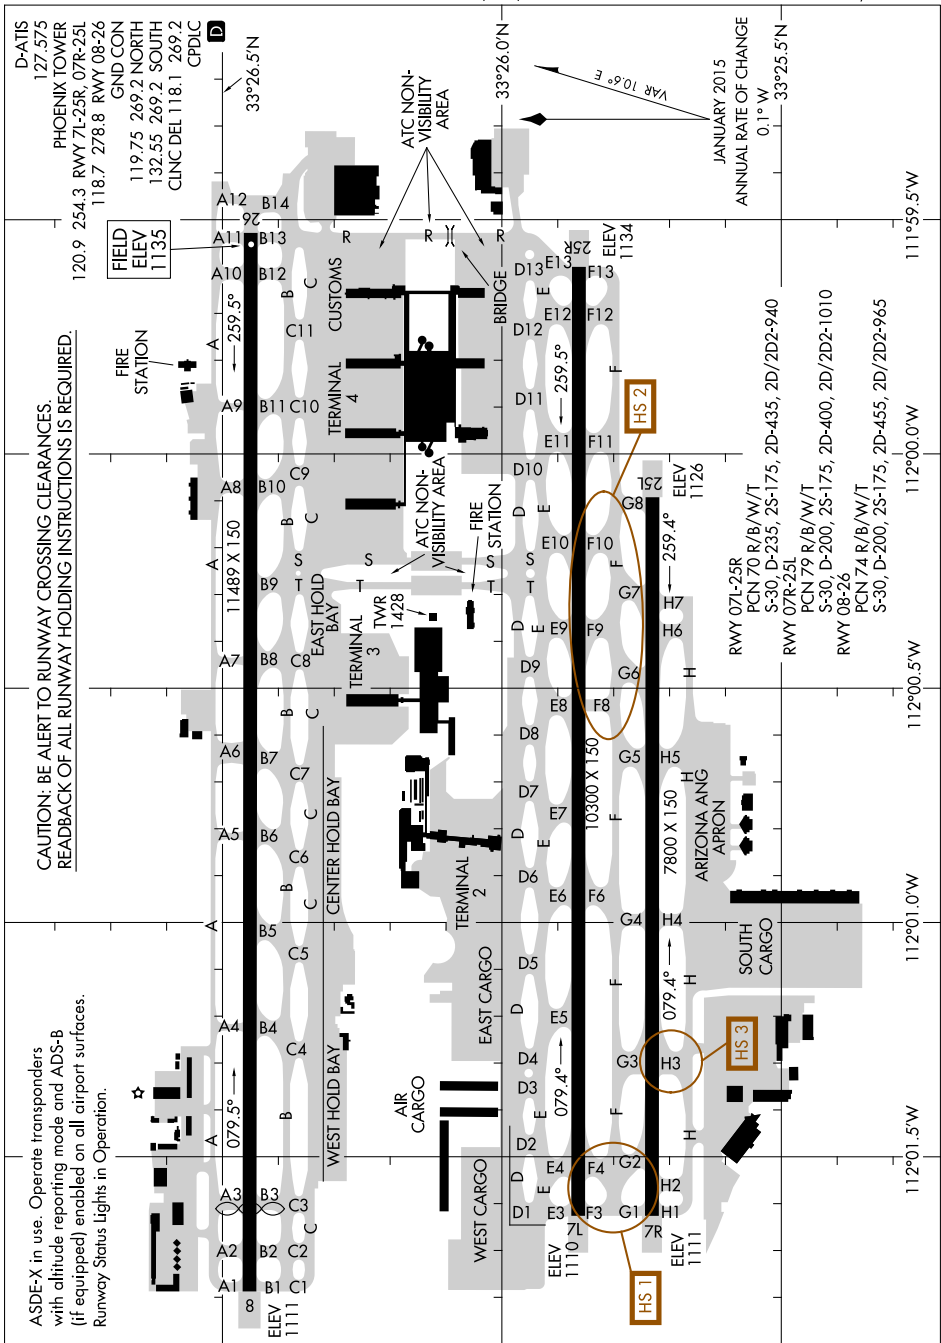

AIRPORT DIAGRAM

17173

PHOENIX SKY HARBOR INTL (PHX)

AL-322 (FAA)

PHOENIX, ARIZONA

SW-4, 14 SEP 2017 to 12 OCT 2017

SW-4, 14 SEP 2017 to 12 OCT 2017

AIRPORT DIAGRAM