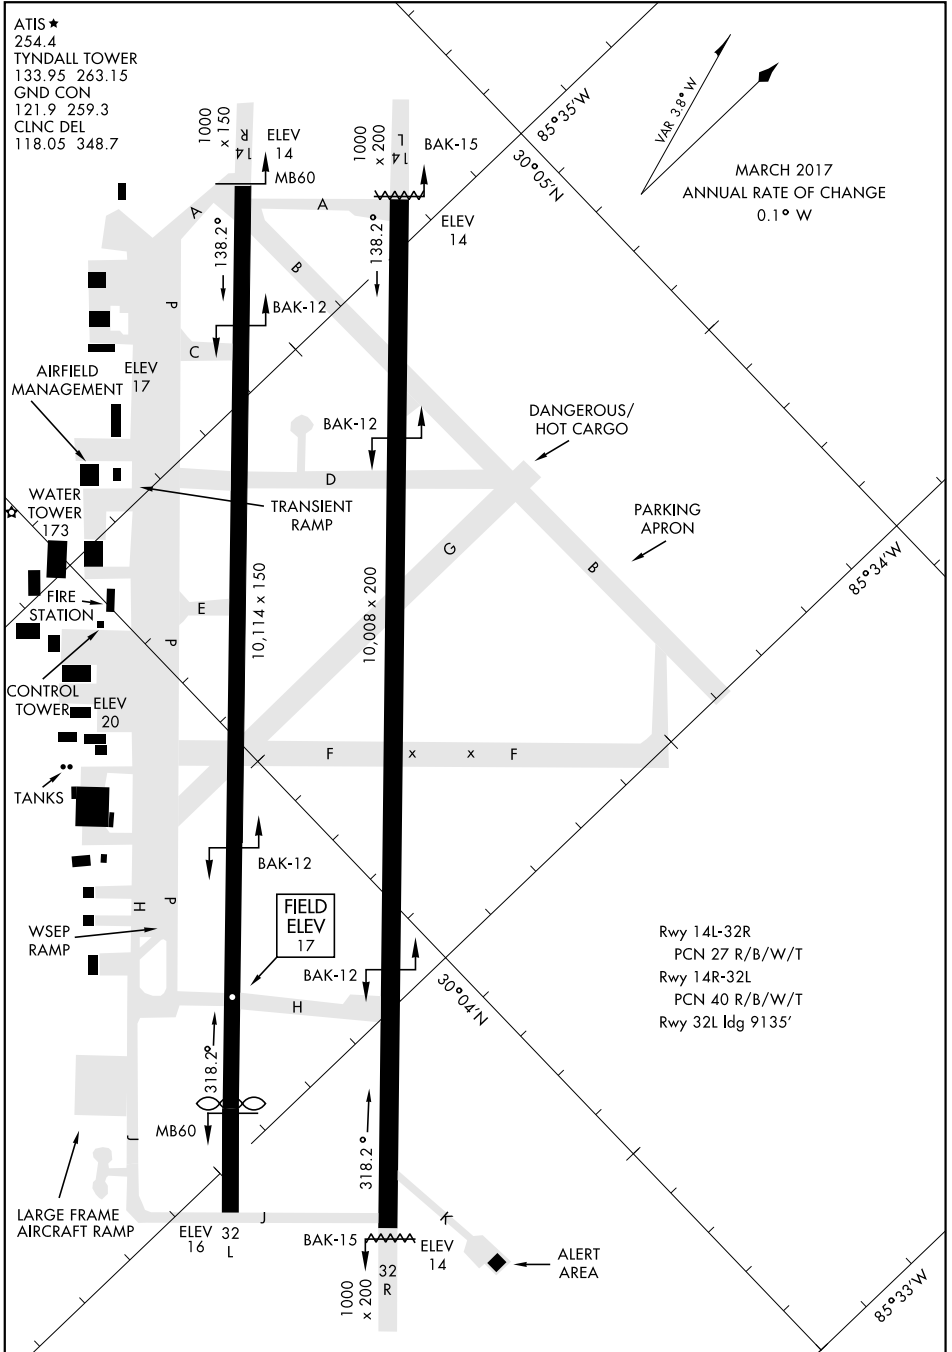

AIRPORT DIAGRAM

AFD-312 [USAF]

ATIS ★
 254.4
 TYNDALL TOWER
 133.95 263.15
 GND CON
 121.9 259.3
 CLNC DEL
 118.05 348.7

MARCH 2017
 ANNUAL RATE OF CHANGE
 0.1° W

SE-3, 14 SEP 2017 to 12 OCT 2017

SE-3, 14 SEP 2017 to 12 OCT 2017

AIRPORT DIAGRAM