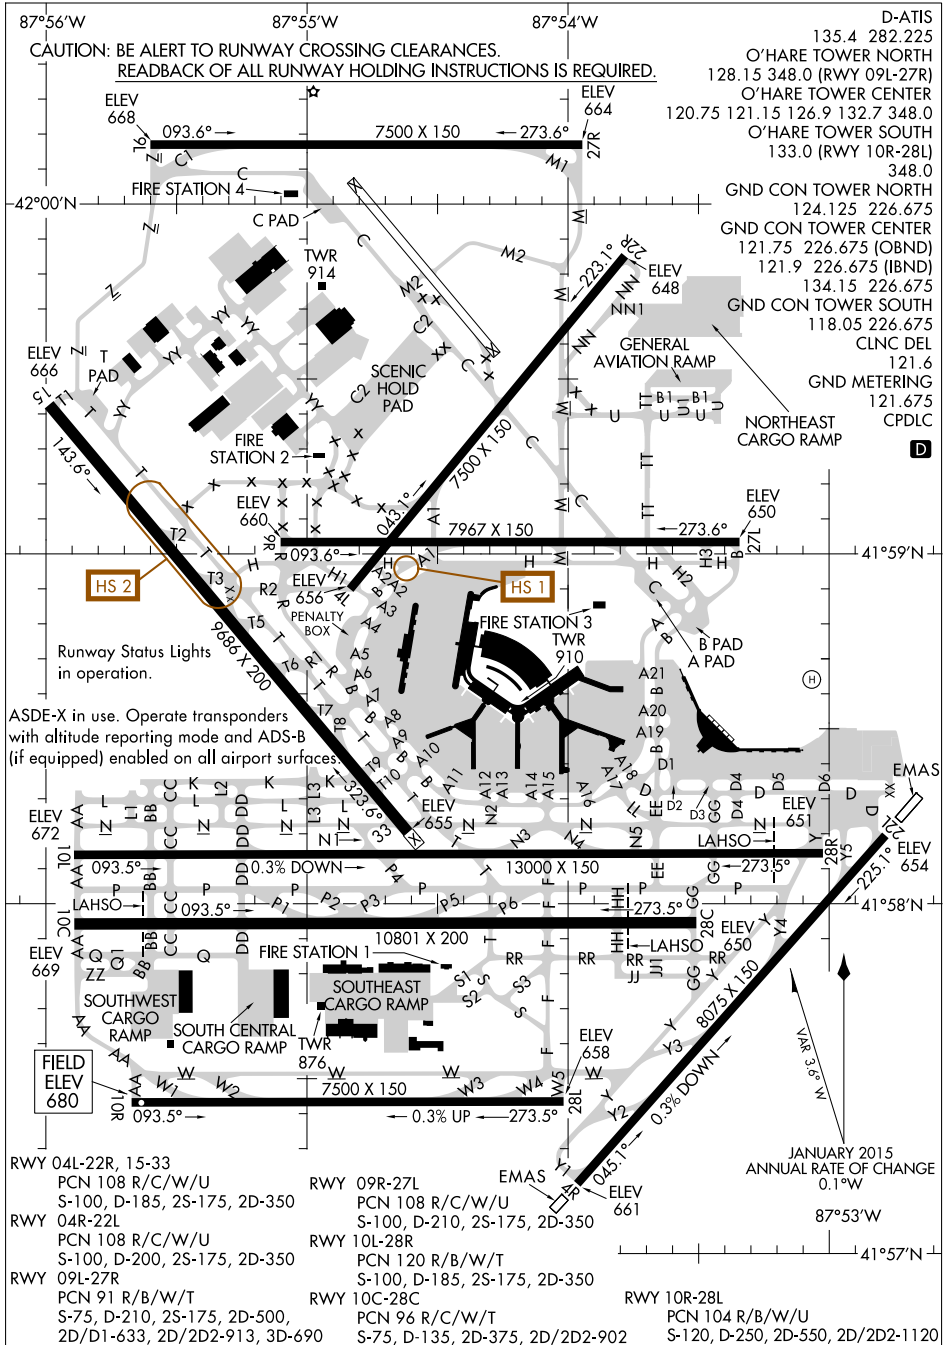

AIRPORT DIAGRAM

AL-166 (FAA)

CHICAGO O'HARE INTL (ORD)

CHICAGO, ILLINOIS

EC-3, 14 SEP 2017 to 12 OCT 2017

EC-3, 14 SEP 2017 to 12 OCT 2017

AIRPORT DIAGRAM

CHICAGO, ILLINOIS CHICAGO O'HARE INTL (ORD)