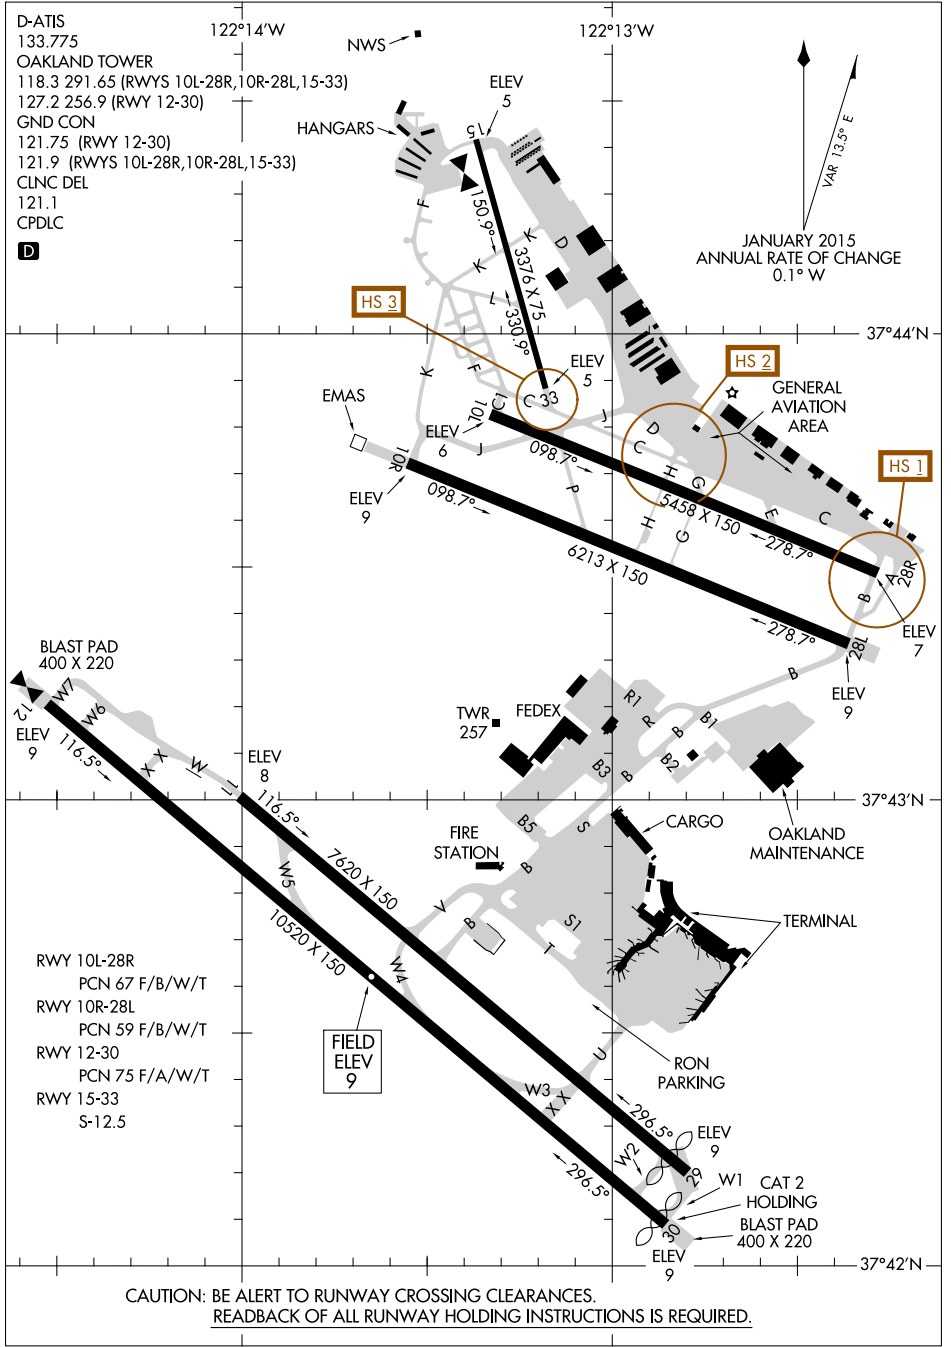

17173
AIRPORT DIAGRAM

METROPOLITAN OAKLAND INTL (OAK)
 OAKLAND, CALIFORNIA

AL-294 (FAA)

SW-2, 14 SEP 2017 to 12 OCT 2017

SW-2, 14 SEP 2017 to 12 OCT 2017

17173
AIRPORT DIAGRAM

OAKLAND, CALIFORNIA
 METROPOLITAN OAKLAND INTL (OAK)