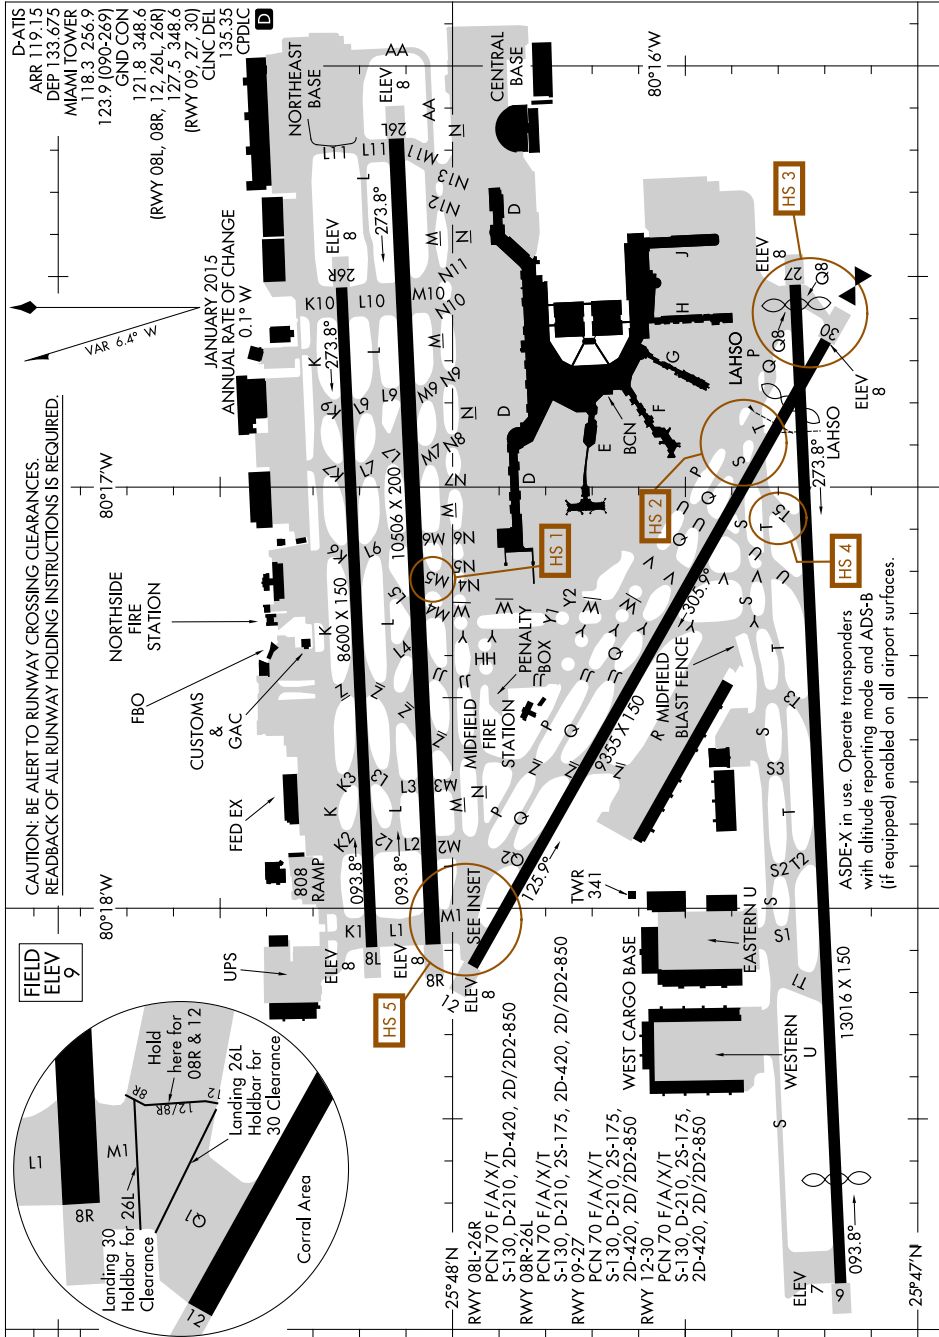

17117

# AIRPORT DIAGRAM

MIAMI INTL (MIA)  
MIAMI, FLORIDA

AL-257 (FAA)

SE-3, 14 SEP 2017 to 12 OCT 2017

SE-3, 14 SEP 2017 to 12 OCT 2017

# AIRPORT DIAGRAM

MIAMI, FLORIDA  
MIAMI INTL (MIA)

17117