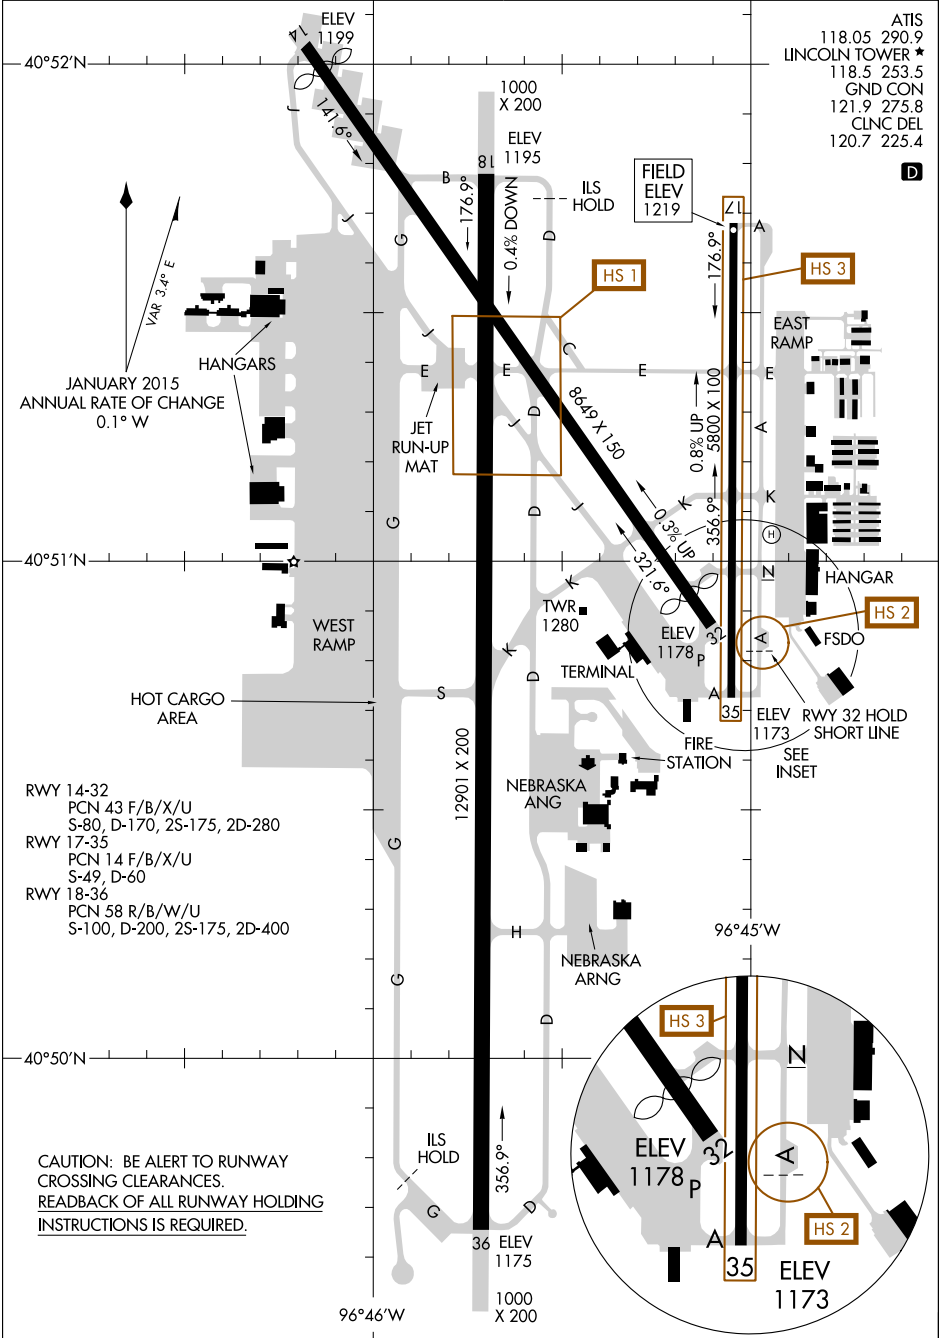

AIRPORT DIAGRAM

AL-232 (FAA)

LINCOLN (LNK)
LINCOLN, NEBRASKA

NC-2, 14 SEP 2017 to 12 OCT 2017

NC-2, 14 SEP 2017 to 12 OCT 2017

AIRPORT DIAGRAM

LINCOLN, NEBRASKA
LINCOLN (LNK)