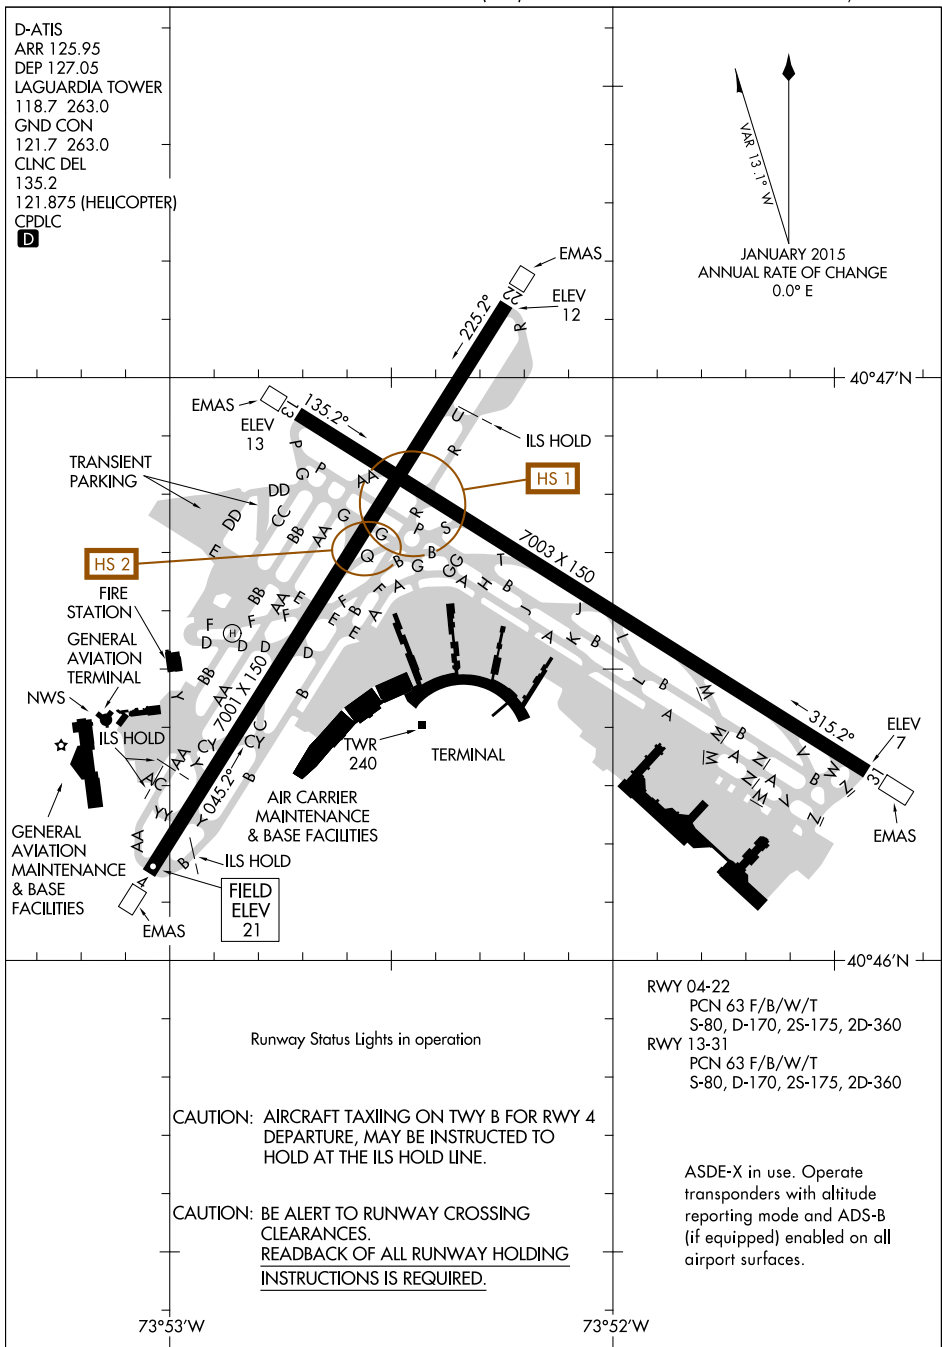

17117
AIRPORT DIAGRAM

AL-289 (FAA)

LAGUARDIA (LGA)
 NEW YORK, NEW YORK

17117
AIRPORT DIAGRAM

NEW YORK, NEW YORK
LAGUARDIA (LGA)