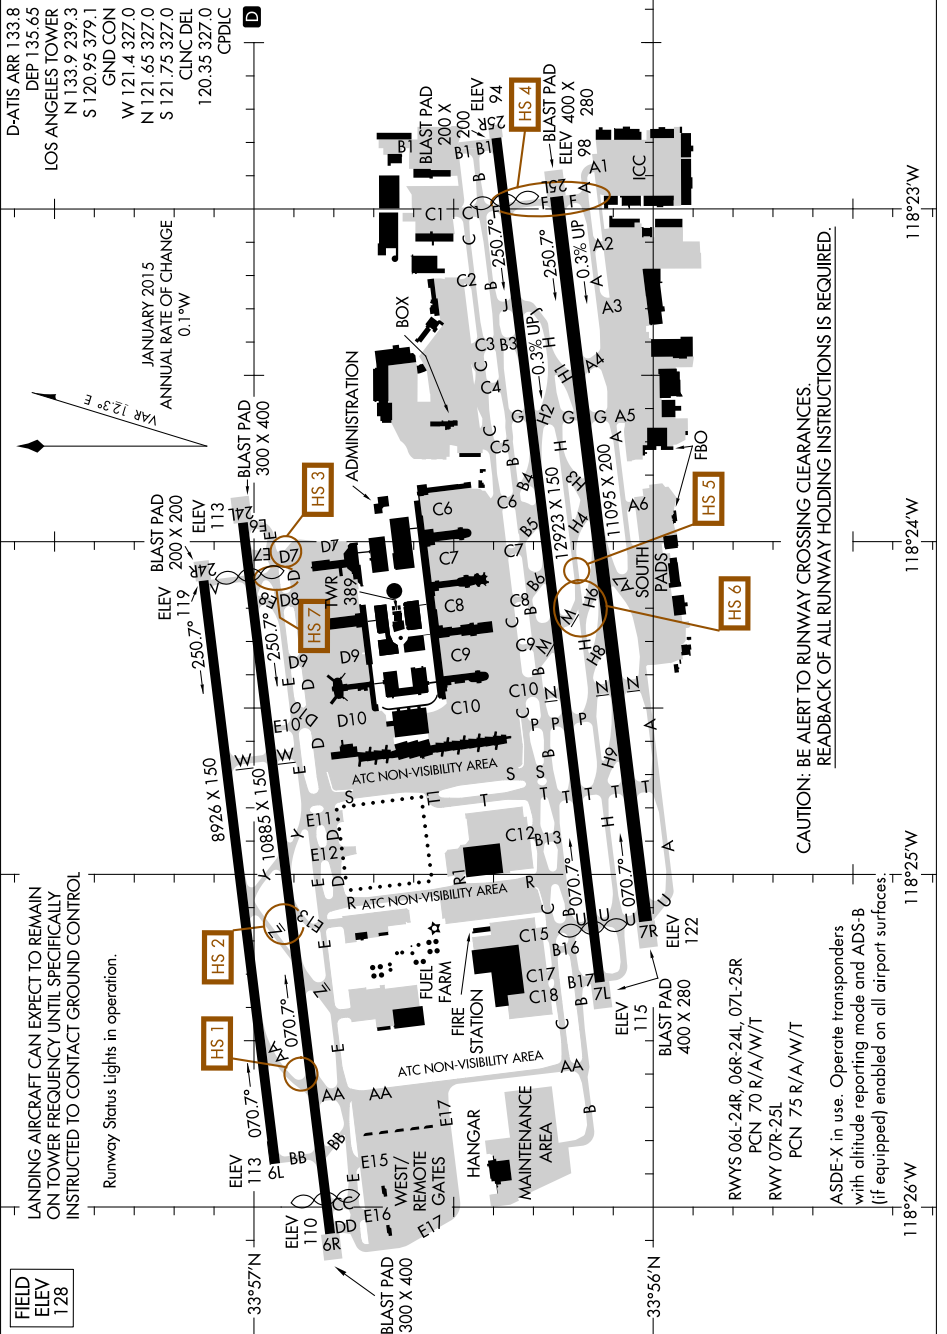

17229

AIRPORT DIAGRAM

LOS ANGELES INTL (LAX)
LOS ANGELES, CALIFORNIA

AL-237 (FAA)

SW-3, 14 SEP 2017 to 12 OCT 2017

SW-3, 14 SEP 2017 to 12 OCT 2017

AIRPORT DIAGRAM

17229

LOS ANGELES, CALIFORNIA
LOS ANGELES INTL (LAX)