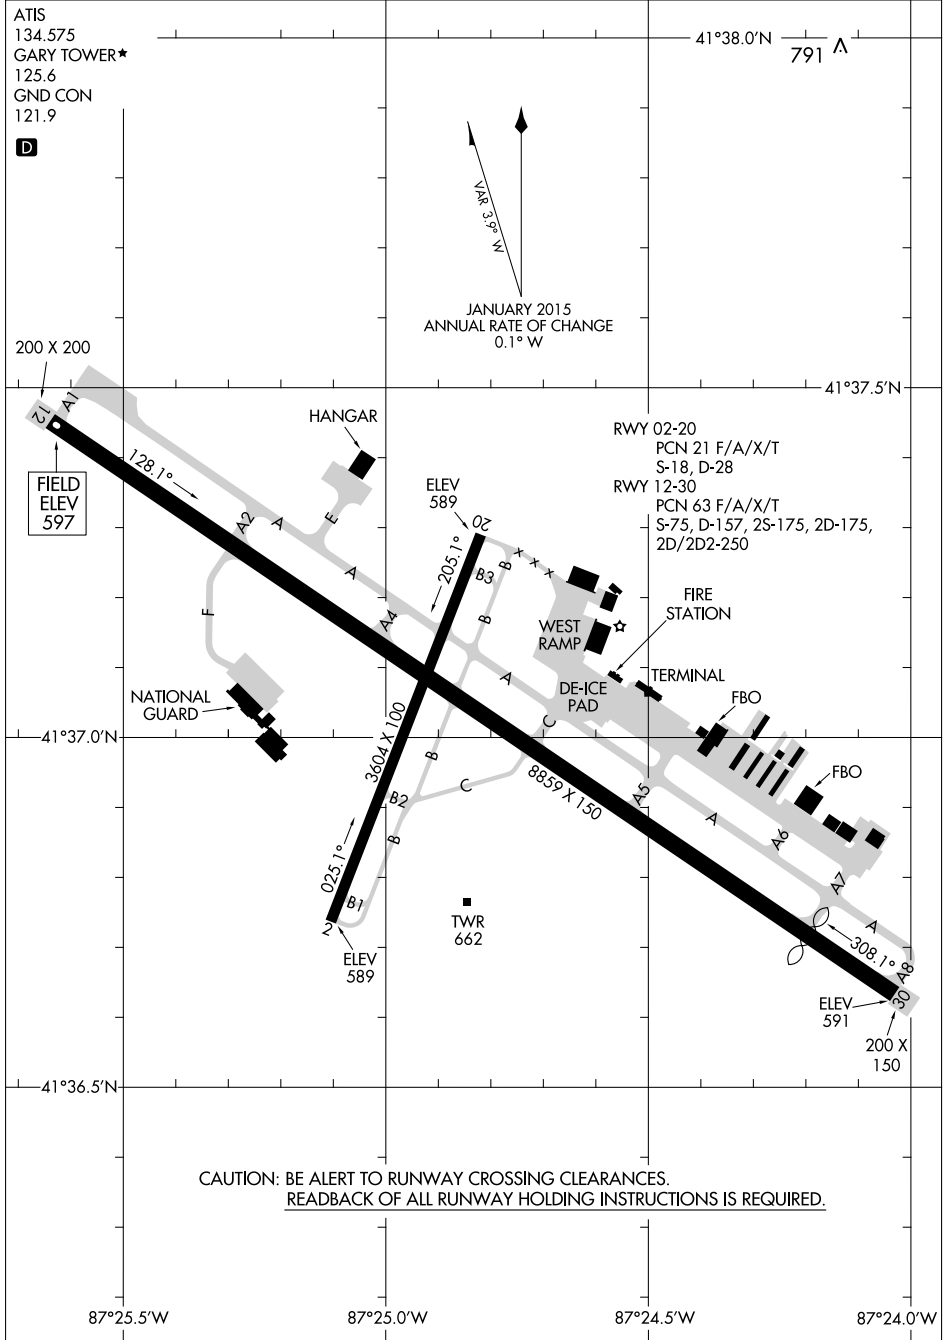

15344

# AIRPORT DIAGRAM

GARY/CHICAGO INTL (GYY)  
GARY, INDIANA

AL-748 (FAA)

EC-2, 14 SEP 2017 to 12 OCT 2017

EC-2, 14 SEP 2017 to 12 OCT 2017

# AIRPORT DIAGRAM

15344

GARY, INDIANA  
GARY/CHICAGO INTL (GYY)