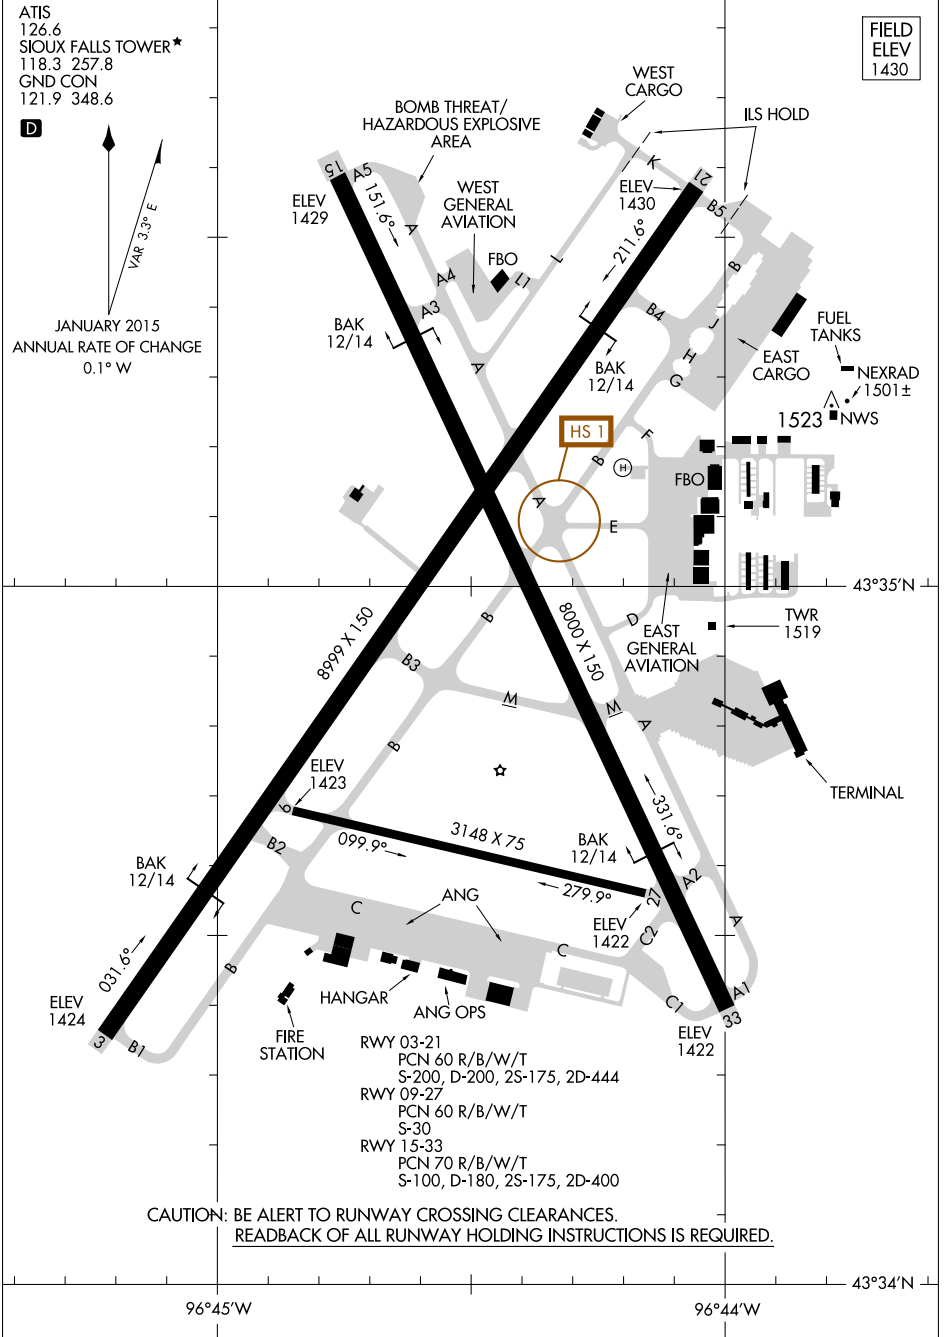

16091

AIRPORT DIAGRAM

AL-396 (FAA)

JOE FOSS FIELD (FSD)
SIOUX FALLS, SOUTH DAKOTA

NC-1, 14 SEP 2017 to 12 OCT 2017

NC-1, 14 SEP 2017 to 12 OCT 2017

AIRPORT DIAGRAM

16091

SIOUX FALLS, SOUTH DAKOTA
JOE FOSS FIELD (FSD)