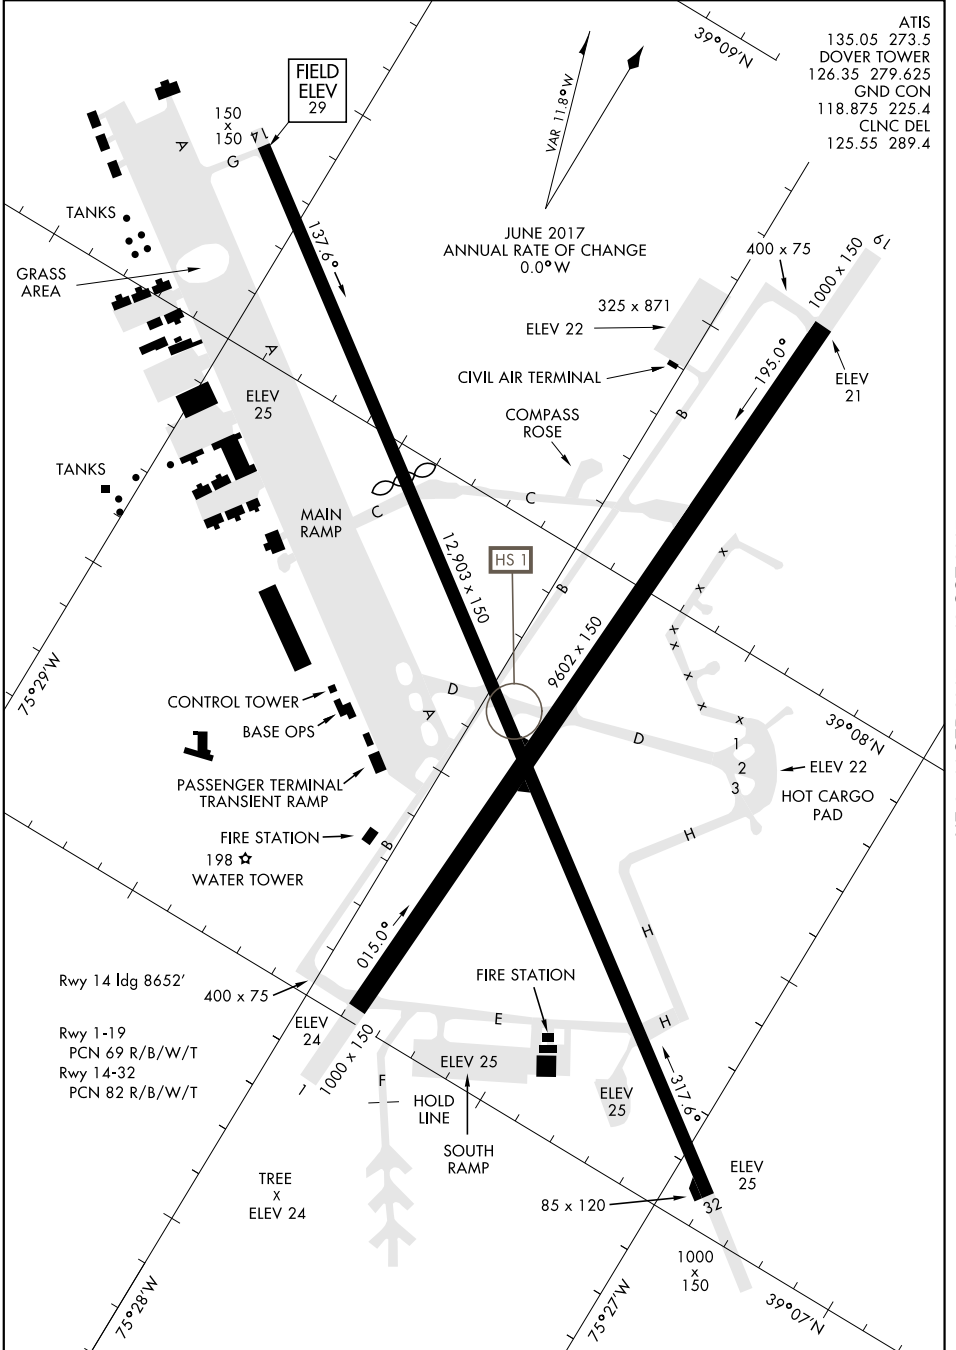

AIRPORT DIAGRAM

AFD-562 [USAF]

DOVER AFB (KDOV)

DOVER, DELAWARE

ATIS 135.05 273.5
 DOVER TOWER 126.35 279.625
 GND CON 118.875 225.4
 CLNC DEL 125.55 289.4

JUNE 2017
 ANNUAL RATE OF CHANGE
 0.0° W

NE-3, 14 SEP 2017 to 12 OCT 2017

NE-3, 14 SEP 2017 to 12 OCT 2017

AIRPORT DIAGRAM

DOVER, DELAWARE

DOVER AFB (KDOV)