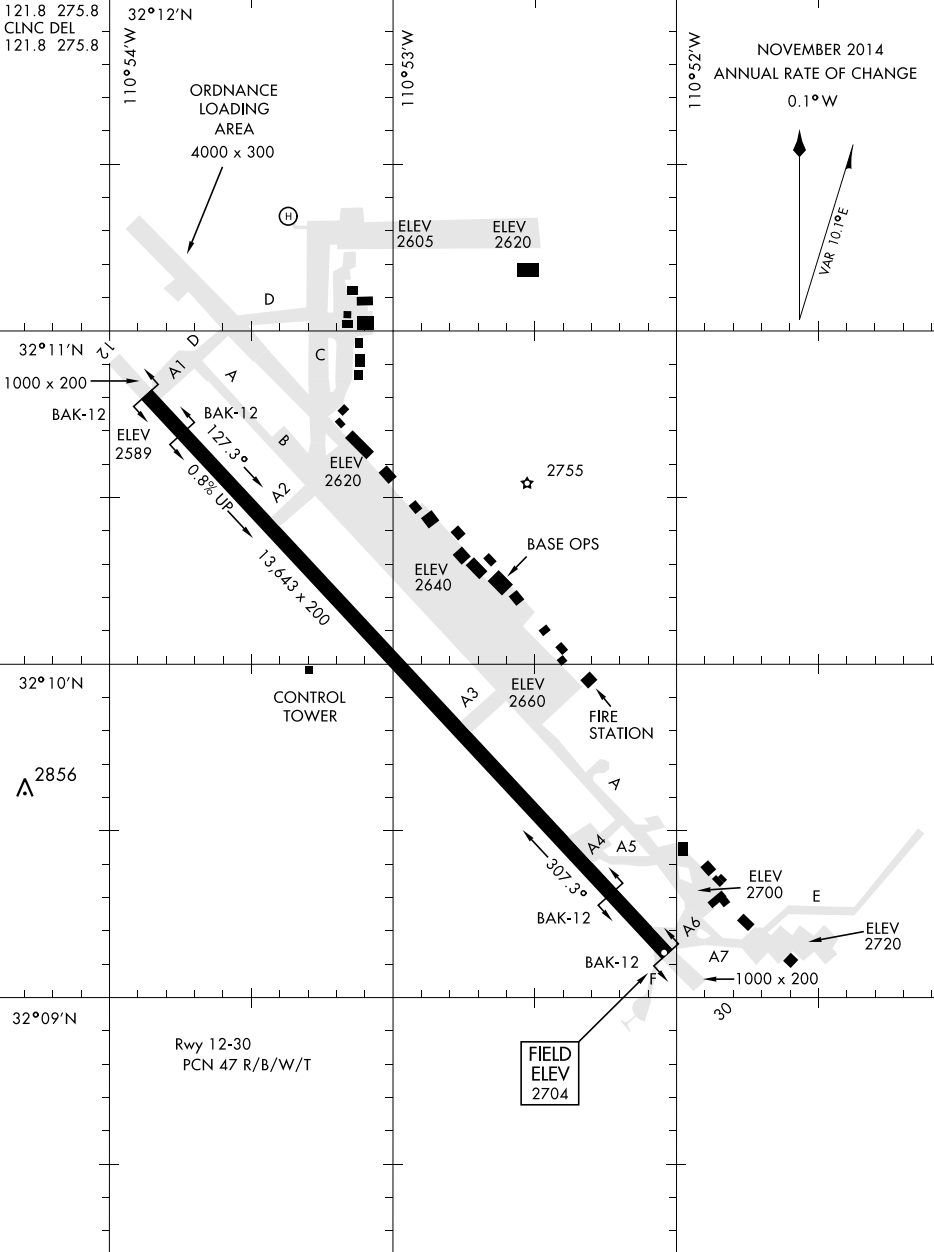

AIRPORT DIAGRAM

AFD-429 [USAF]

DAVIS-MONTHAN AFB (KDMA)

TUCSON, ARIZONA

ATIS ★
 270.1
 DAVIS-MONTHAN TOWER
 118.85 253.5
 GND CON
 121.8 275.8
 CLNC DEL
 121.8 275.8

NOVEMBER 2014
 ANNUAL RATE OF CHANGE
 0.1°W

ORDNANCE
 LOADING
 AREA
 4000 x 300

SW-4, 14 SEP 2017 to 12 OCT 2017

SW-4, 14 SEP 2017 to 12 OCT 2017

AIRPORT DIAGRAM

TUCSON, ARIZONA
DAVIS-MONTHAN AFB (KDMA)