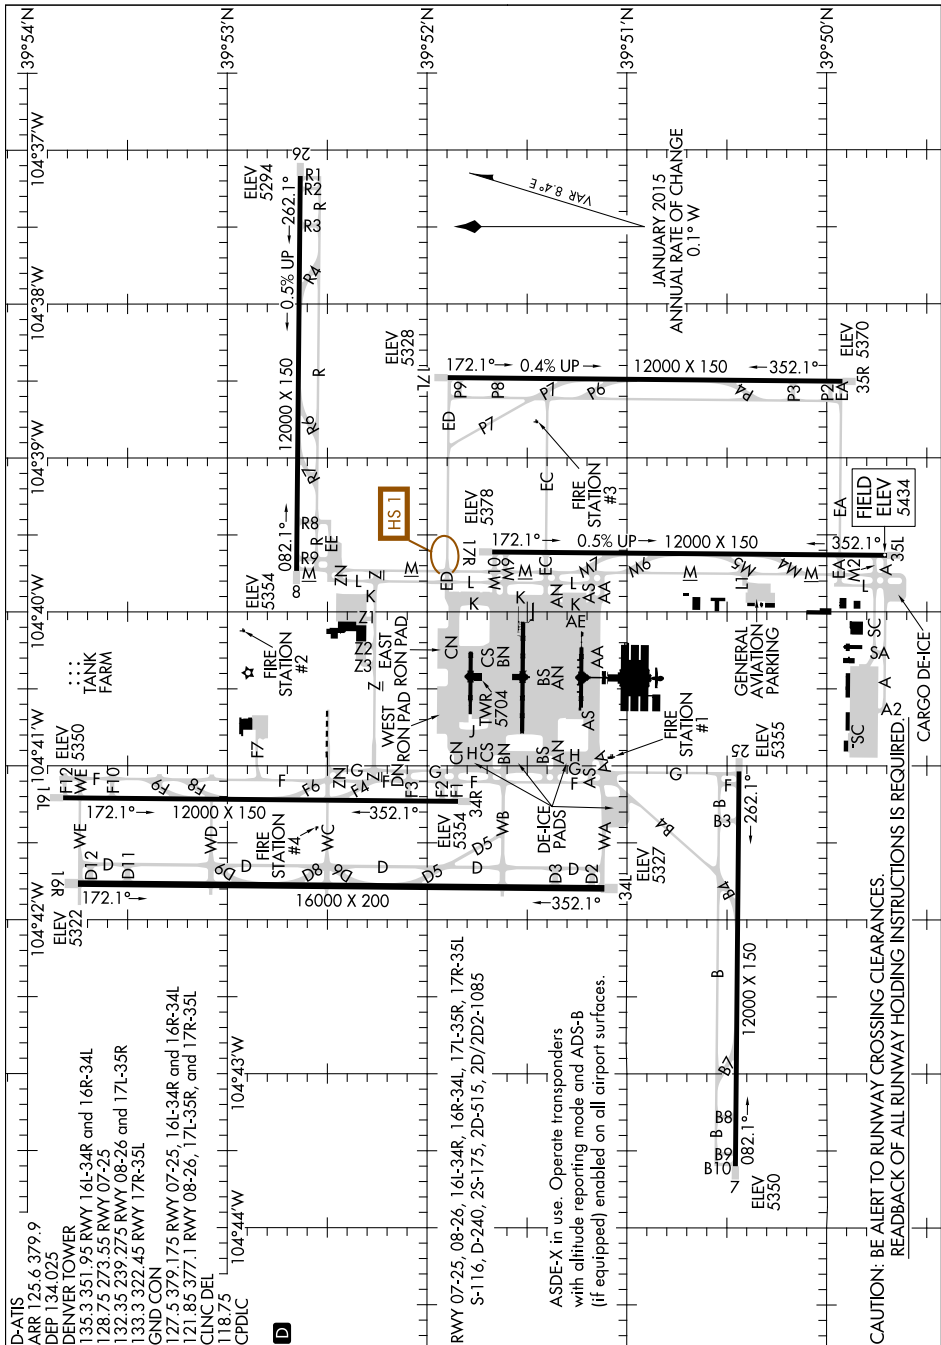

# AIRPORT DIAGRAM

AL-9077 (FAA)

DENVER INTL (DEN)  
DENVER, COLORADO

SW-1, 14 SEP 2017 to 12 OCT 2017

SW-1, 14 SEP 2017 to 12 OCT 2017

# AIRPORT DIAGRAM

17173

DENVER, COLORADO

DENVER INTL (DEN)