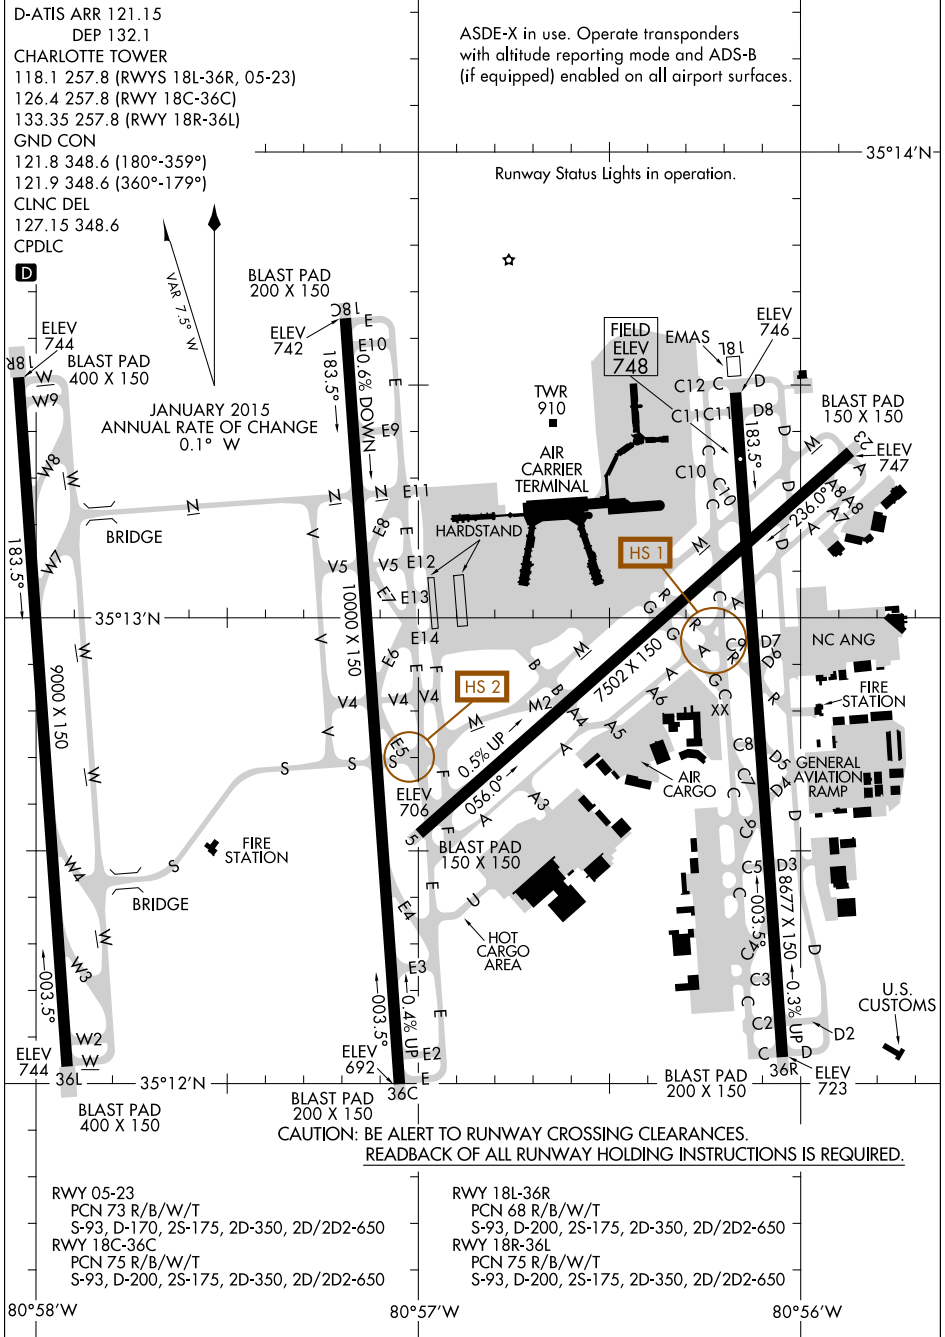

17173
AIRPORT DIAGRAM

CHARLOTTE/DOUGLAS INTL (CLT)
 CHARLOTTE, NORTH CAROLINA

AL-78 (FAA)

SE-2, 14 SEP 2017 to 12 OCT 2017

SE-2, 14 SEP 2017 to 12 OCT 2017

17173
AIRPORT DIAGRAM

CHARLOTTE, NORTH CAROLINA
CHARLOTTE/DOUGLAS INTL (CLT)