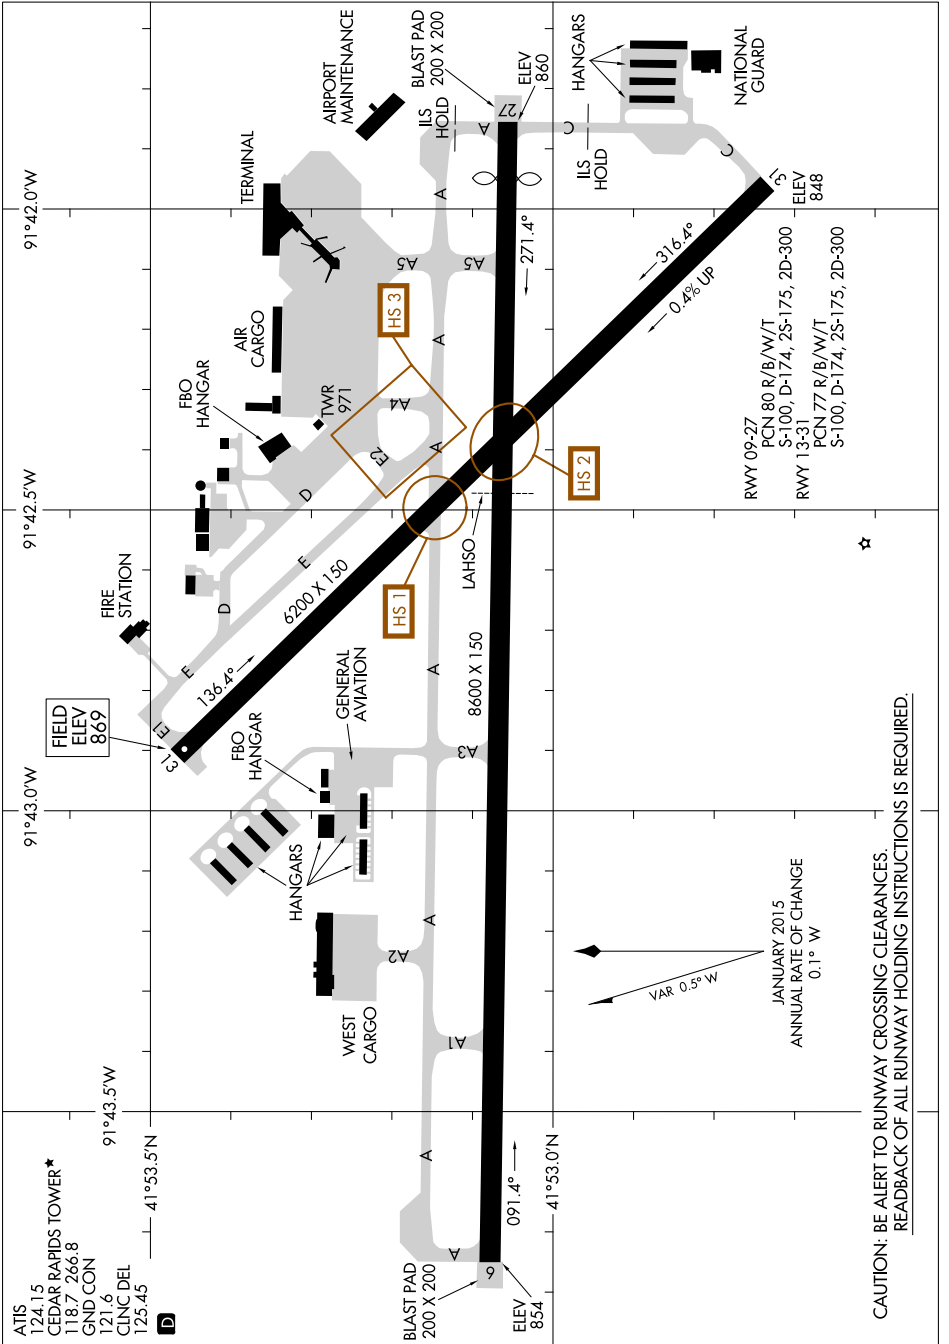

# AIRPORT DIAGRAM

16315

THE EASTERN IOWA (CID)  
CEDAR RAPIDS, IOWA

AL-250 (FAA)

NC-3, 14 SEP 2017 to 12 OCT 2017

NC-3, 14 SEP 2017 to 12 OCT 2017

# AIRPORT DIAGRAM

16315

CEDAR RAPIDS, IOWA  
THE EASTERN IOWA (CID)