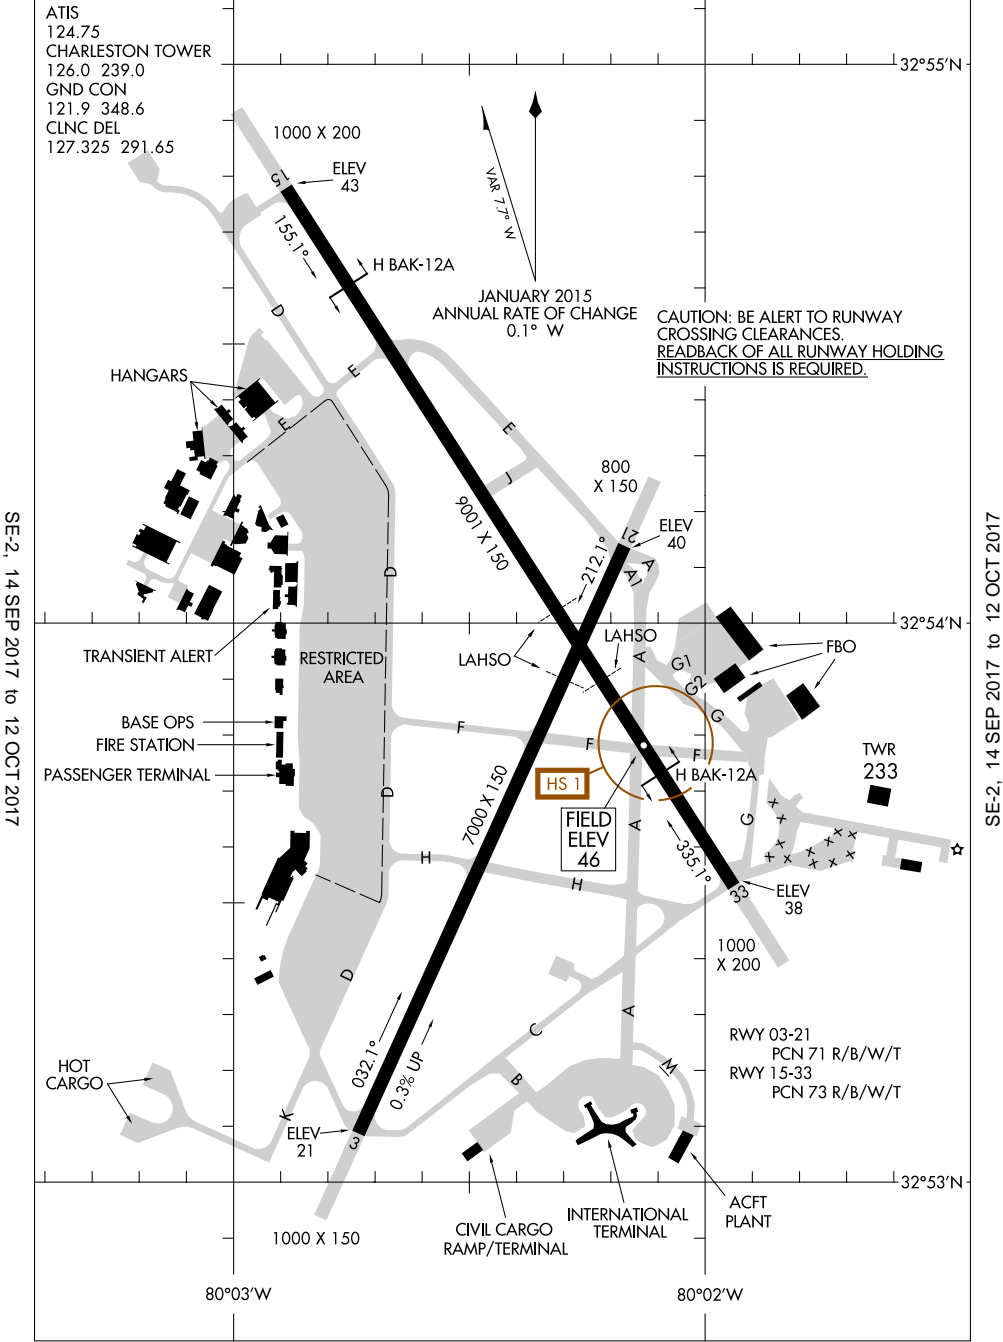

AIRPORT DIAGRAM

AL-76 (FAA)

CHARLESTON AFB/INTL (CHS)
CHARLESTON, SOUTH CAROLINA

SE-2, 14 SEP 2017 to 12 OCT 2017

SE-2, 14 SEP 2017 to 12 OCT 2017

AIRPORT DIAGRAM

CHARLESTON, SOUTH CAROLINA
CHARLESTON AFB/INTL (CHS)