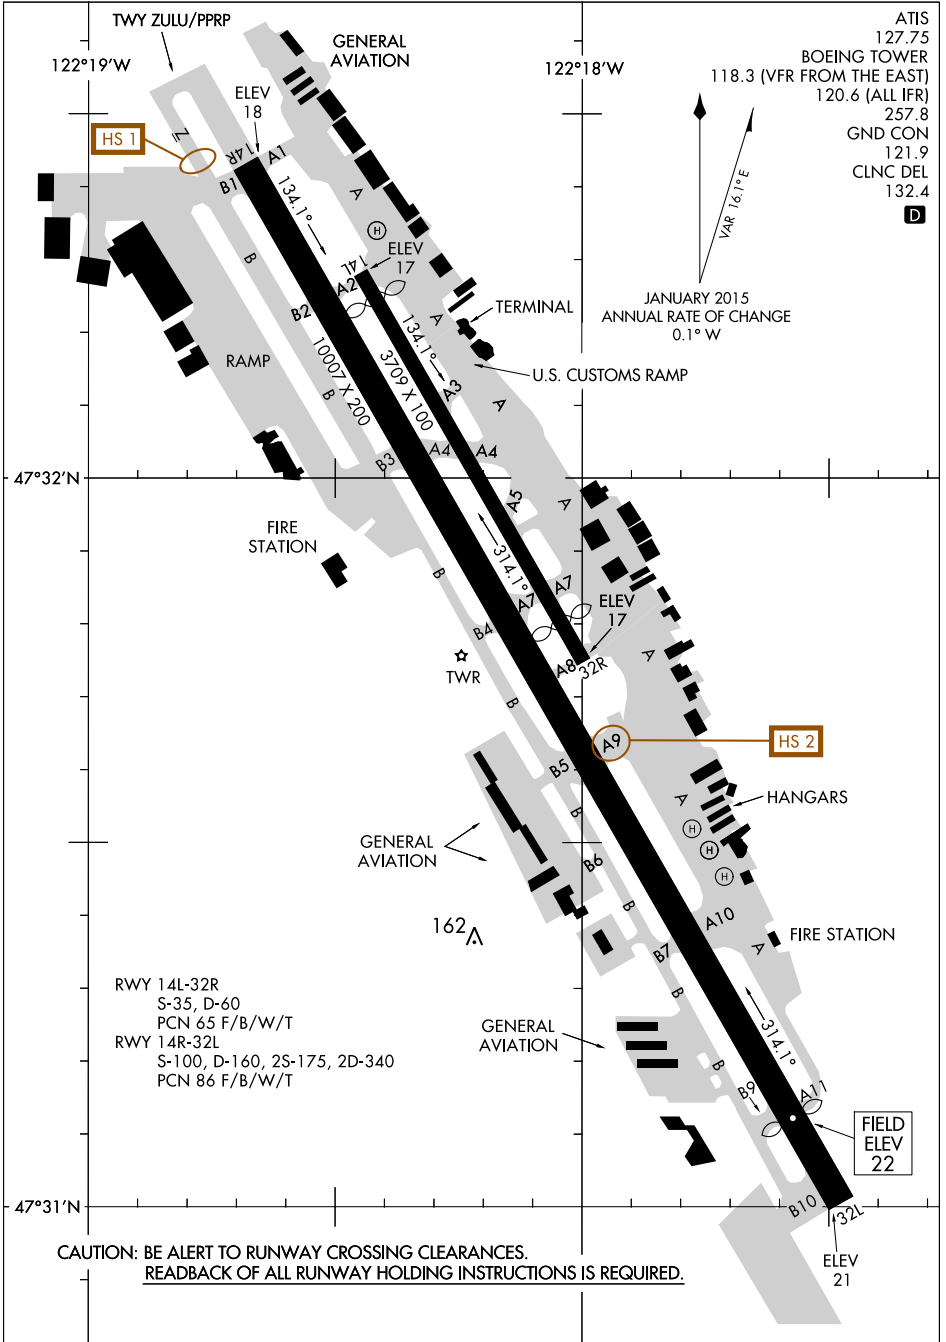

# AIRPORT DIAGRAM

AL-384 (FAA)

BOEING FIELD/KING COUNTY INTL (BFI)  
SEATTLE, WASHINGTON

NW-1, 14 SEP 2017 to 12 OCT 2017

NW-1, 14 SEP 2017 to 12 OCT 2017

# AIRPORT DIAGRAM

SEATTLE, WASHINGTON  
BOEING FIELD/KING COUNTY INTL (BFI)