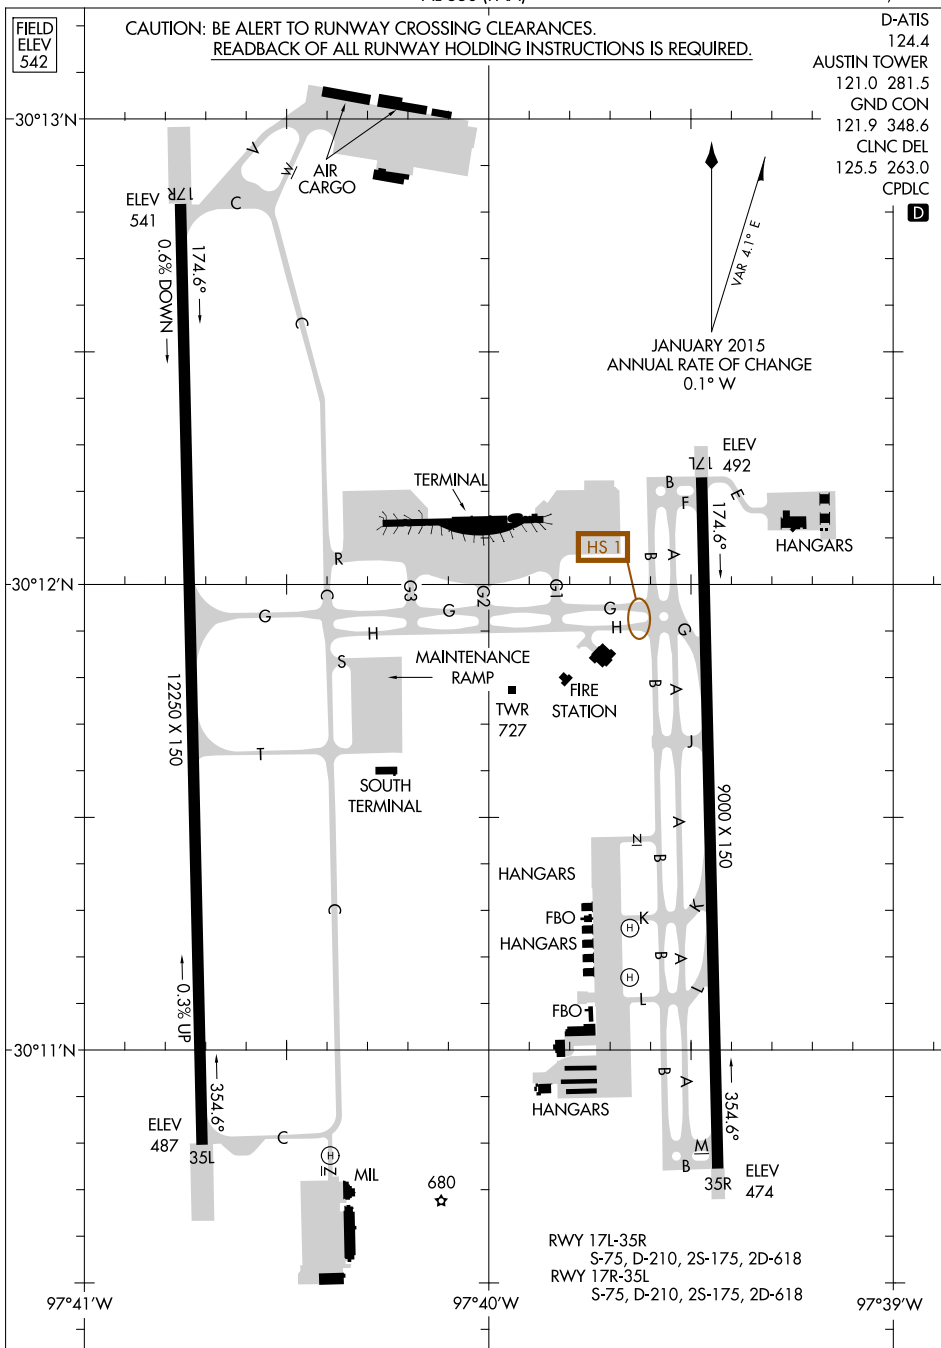

17117

AIRPORT DIAGRAM

AL-556 (FAA)

AUSTIN-BERGSTROM INTL (AUS)

AUSTIN, TEXAS

FIELD
ELEV
542

CAUTION: BE ALERT TO RUNWAY CROSSING CLEARANCES.
READBACK OF ALL RUNWAY HOLDING INSTRUCTIONS IS REQUIRED.

D-ATIS 124.4
 AUSTIN TOWER 121.0 281.5
 GND CON 121.9 348.6
 CLNC DEL 125.5 263.0
 CPDLC

D

SC-3, 14 SEP 2017 to 12 OCT 2017

SC-3, 14 SEP 2017 to 12 OCT 2017

AIRPORT DIAGRAM

17117

AUSTIN, TEXAS AUSTIN-BERGSTROM INTL (AUS)