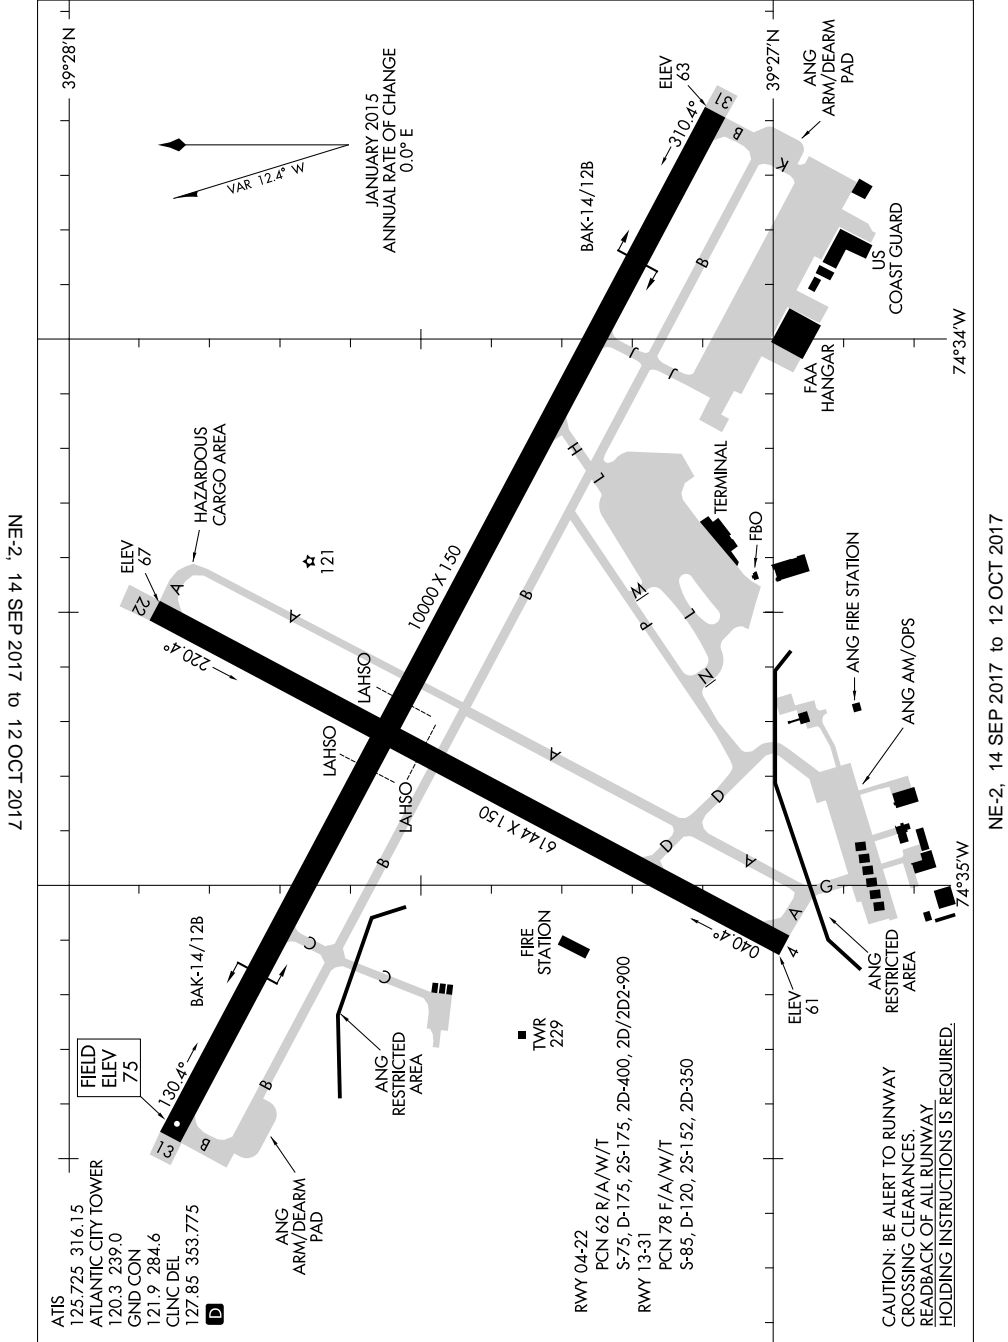

AIRPORT DIAGRAM

AL-669 (FAA)

ATLANTIC CITY INTL (ACY)
ATLANTIC CITY, NEW JERSEY

NE-2, 14 SEP 2017 to 12 OCT 2017

NE-2, 14 SEP 2017 to 12 OCT 2017

AIRPORT DIAGRAM

ATLANTIC CITY, NEW JERSEY
ATLANTIC CITY INTL (ACY)